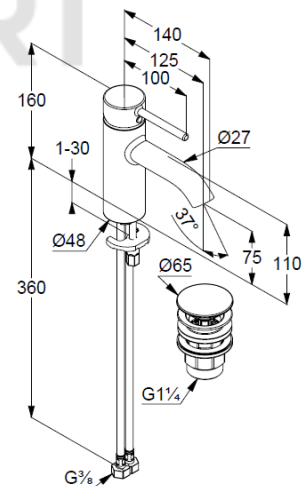

Maßzeichnung/ Dimensional drawing