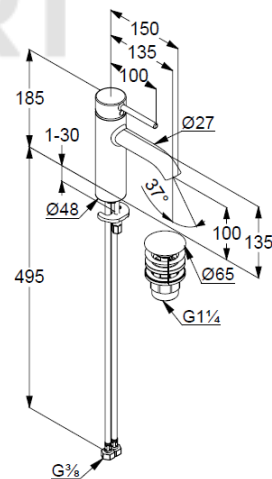

Maßzeichnung/ Dimensional drawing