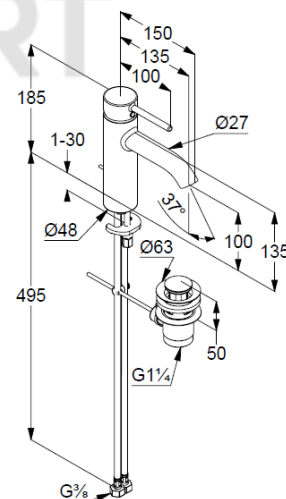

### Maßzeichnung/ Dimensional drawing

basin mixer  
single lever mixer  
1-hole mounted  
solid lever, metal  
aerator, S-Pointer M18,5  
ceramic cartridge with hot water safety device  
middle position cold water  
flow rate at 3 bar 5 l/min.  
flexible hoses G $\frac{3}{8}$  DVGW approved  
rapid installation set  
push open waste G1 $\frac{1}{4}$   
for washbasin with overflow