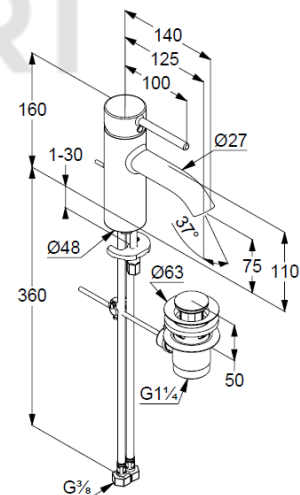

### Maßzeichnung/ Dimensional drawing

basin mixer  
single lever mixer  
1-hole mounted  
solid lever, metal  
aerator, S-Pointer M18,5  
ceramic cartridge with hot water safety device  
middle position cold water  
flow rate at 3 bar 5 l/min.  
flexible hoses G $\frac{3}{8}$  DVGW approved  
rapid installation set  
pop up waste G1 $\frac{1}{4}$  metal