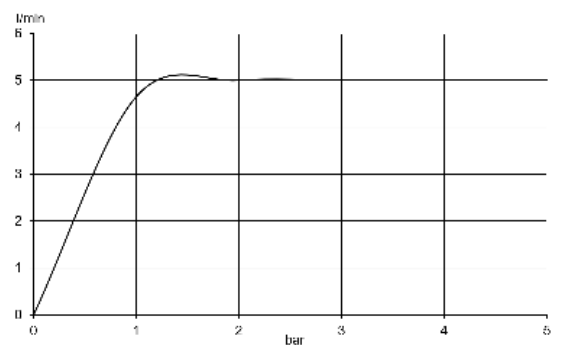

Durchfluss/ Flow rate