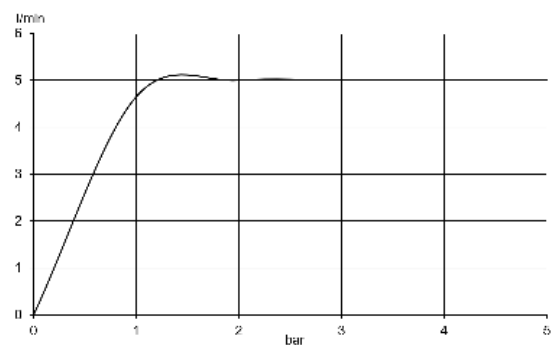

Durchfluss/ Flow rate