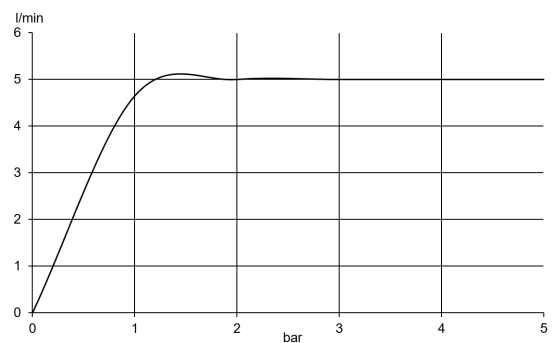

Durchfluss/ Flow rate