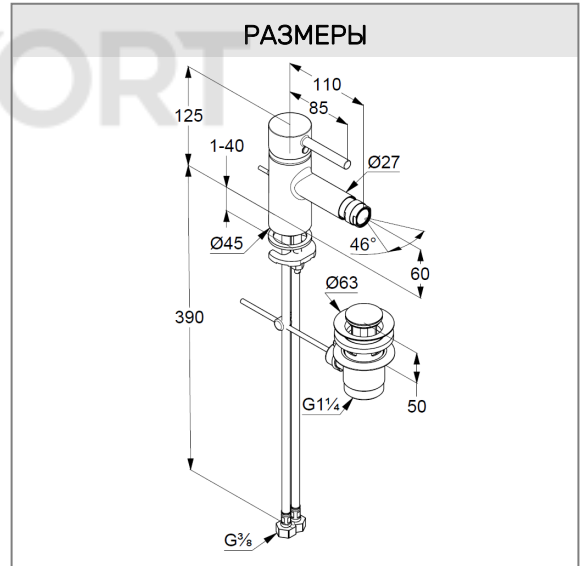

**ФОТО**

**РАЗМЕРЫ**

**ГРАФИК РАСХОДА ВОДЫ**

bidet mixer  
single lever mixer  
1-hole mounted  
solid lever, metal  
aerator M24 PCA  
ball joint with aerator  
ceramic cartridge with hot water safety device  
flow rate at 3 bar 6 l/min.  
flexible hoses G $\frac{3}{8}$  DVGW approved  
rapid installation set  
pop up waste G1 $\frac{1}{4}$  metal