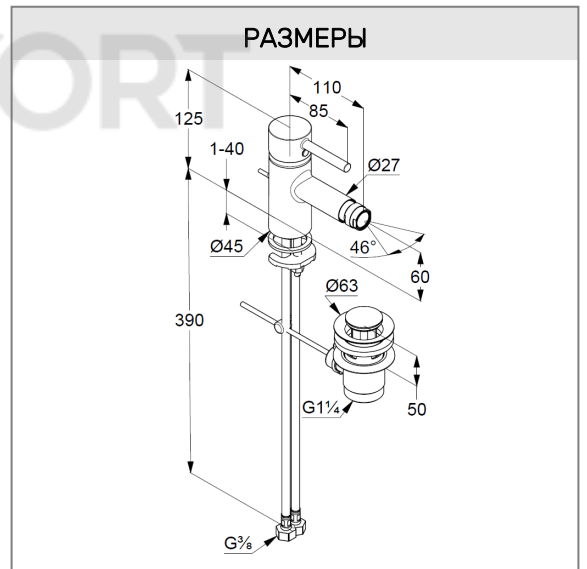

KLUDI BOZZ

однорычажный смеситель для биде DN 15

№ артикула:
38 533 05 76

Поверхность:
хром

Описание:

однорычажный смеситель для биде DN 15
литой рычаг
монтаж на одно отверстие
расход воды 6 л/мин при давлении 3 бара
аэратор на шаровом шарнире M 24 x 1
керамический картридж с ограничителем
горячей воды
донный клапан G 1 1/4
гибкая подводка G 3/8
система быстрого монтажа

ФОТО

РАЗМЕРЫ

ГРАФИК РАСХОДА ВОДЫ