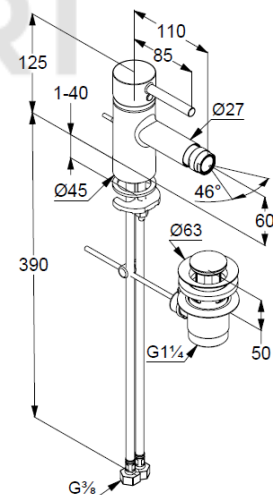

**ФОТО**

**РАЗМЕРЫ**

**ГРАФИК РАСХОДА ВОДЫ**

## Technische Daten/ Technical Data

KLUDI BOZZ  
single lever bidet mixer  
DN 15

Ref.:  
385335376

Finishes:  
53 matt white

Product description  
Manufacturer KLUDI GmbH & Co. KG  
Typ: KLUDI BOZZ  
single lever bidet mixer  
Ref.: 385335376

bidet mixer  
single lever mixer  
1-hole mounted  
solid lever, metal  
aerator M24 PCA  
ball joint with aerator  
ceramic cartridge with hot water safety device  
flow rate at 3 bar 6 l/min.  
flexible hoses G $\frac{3}{8}$  DVGW approved  
rapid installation set  
pop up waste G1 $\frac{1}{4}$  metal

### Maßzeichnung/ Dimensional drawing