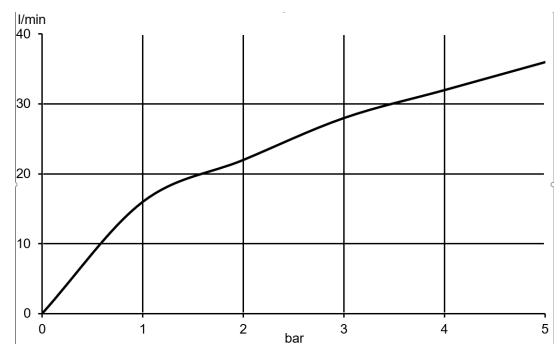

Durchfluss/ Flow rate