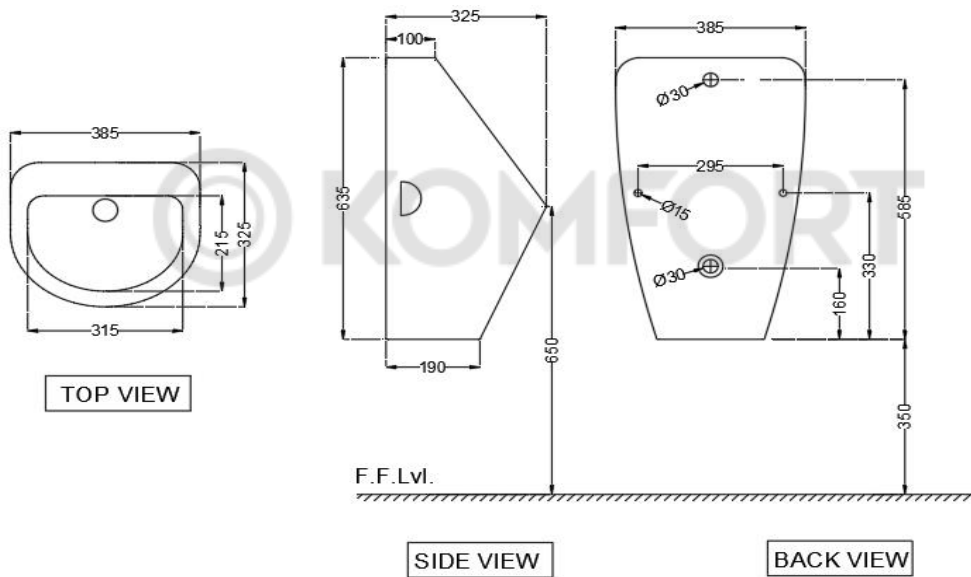

URS-WHT-13253N

SPECIFICATION DATA SHEET

PRODUCT DETAILS

Manufacturer :	Jaquar	Type:	Urinal
Outlet	Horizontal	Colour:	White
Technical Details:	Inlet hole dia. $\varnothing 30 \pm 2$ mm	Material:	Ceramic - Vitreous China
	ID of waste outlet hole dia. $\varnothing 30 \pm 2$ mm Vertical distance between the centre line of the top Inlet and the centre line of the waste outlet hole ≤ 425 mm		

PRODUCT IMAGE

TECHNICAL DRAWING

Product Dimension	385x325x635 mm	FEATURES
Product Weight	19 kg	Back Inlet, Flat Back, Anti Germ Glaze
ACCESSORIES INCLUDED		
Fixing Accessories Set		ZPS-WHT-UA02
Ceramic waste Dome		ZPS-WHT-UA05
ACCESSORIES EXCLUDED		
Urinal Sensor		SNR-STL-51077

CERTIFICATION

Compliance: EN 13407:2015 (E) A, SANS 497 : 2011

All technical dimensions are in accordance to British standards, Bureau of Indian Standards

DISCLAIMER: Our every effort has been made to ensure factual accuracy, the information presented subject to changes due to requirements in different sites, markets and/ or countries. All dimensions are in mm (Tolerance ± 5 MM). Jaquar reserves the right to make the necessary amendments at any time without prior notice.