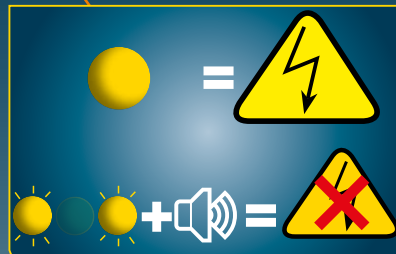

H

*option

*option

SANICOM 1
220-240 V - 50-60 Hz
750W - CLASS 1
10Kg
Max temperature:
90°C for 5Min

© KOMFORT

SERVICE HELPLINES

France
Tel. 01 44 82 25 55
Fax. 03 44 94 46 19

United Kingdom
Tel. 08457 650011 (Call from a land line)
Fax. 020 8842 1671