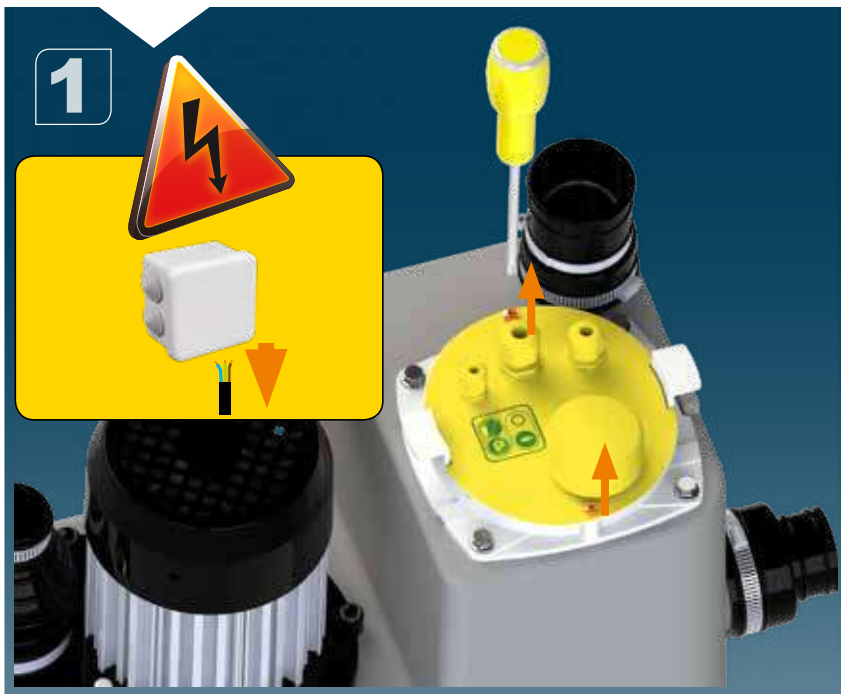

H

*option

*option

SANICOM 1
220-240 V - 50-60 Hz
750W - CLASS 1
10Kg
Max temperature:
90°C for 5Min

© KOMFORT

SERVICE HELPLINES

France
Tel. 01 44 82 25 55
Fax. 03 44 94 46 19

United Kingdom
Tel. 08457 650011 (Call from a land line)
Fax. 020 8842 1671