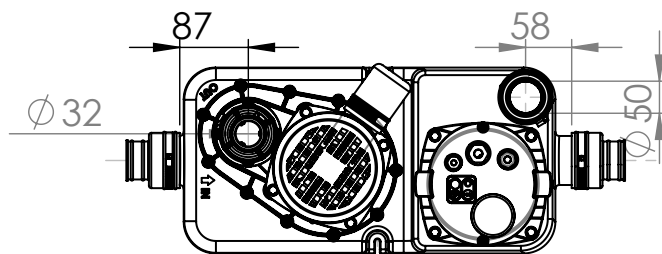

SANICOM 1
220-240 V - 50-60 Hz
750W - CLASS 1
10Kg
Max temperature:
90°C for 5Min