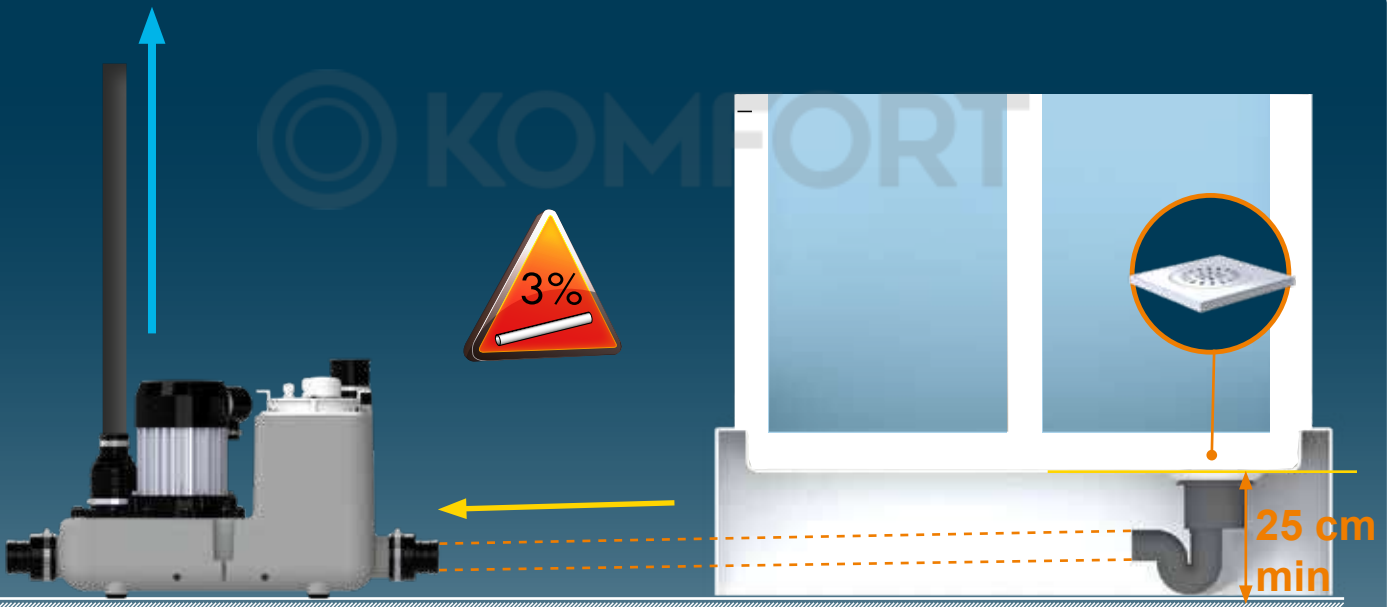

9

© KOMFORT

25 cm min