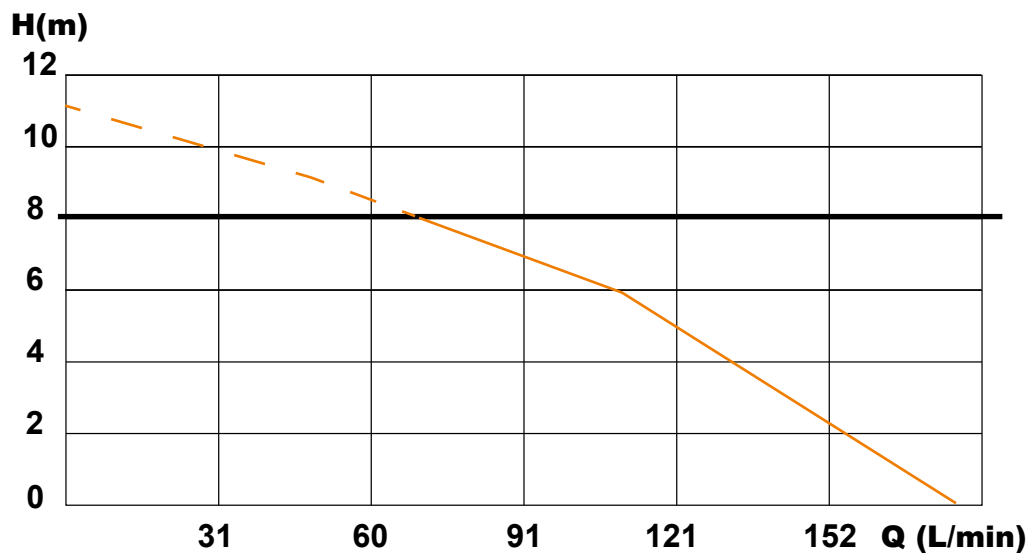

© KOMFORT

SERVICE HELPLINES

France
Tel. 01 44 82 25 55
Fax. 03 44 94 46 19

United Kingdom
Tel. 08457 650011 (Call from a land line)
Fax. 020 8842 1671

Ireland
Tel. 1850 23 24 25 (LOW CALL)
Fax. +353 46 97 33 093

Australia
Tel. +1300 554 779
Fax. +61.2.9882.6950

Deutschland
Tel. 0800 82 27 82 0
Fax. (060 74) 30928-90

Italia
Tel. 0382 6181
Fax. +39 0382 618200

España
Tel. +34 93 544 60 76
Fax. +34 93 462 18 96

Portugal
Tel. +35 21 911 27 85
Fax. +35 21 957 70 00

Suisse Schweiz Svizzera
Tel. +41 (0)32 631 04 74
Fax. +41 (0)32 631 04 75

Benelux
Tel. +31 475 487100
Fax. +31 475 486515

Sverige
Tel. +08-404 15 30

Norge
Tel. +08-404 15 30

Polska
Tel. (+4822) 732 00 33
Fax. (+4822) 751 35 16

РОССИЯ
Tel. (495) 258 29 51
Fax. (495) 258 29 51

Česká Republika
Tel. +420 266 712 855
Fax. +420 266 712 856

România
Tel. +40 724 364 543
service@saniflo.ro

Türkiye
Tel. +90 212 275 30 88
Fax. +90 212 275 90 58

Brazil
Tel. (11) 3052-2292

中国
Tel. +86(0)21 6218 8969
Fax. +86(0)21 6218 8970

South Africa
Tel. +27 (0) 21 286 00 28

Service information : www.sfa.biz