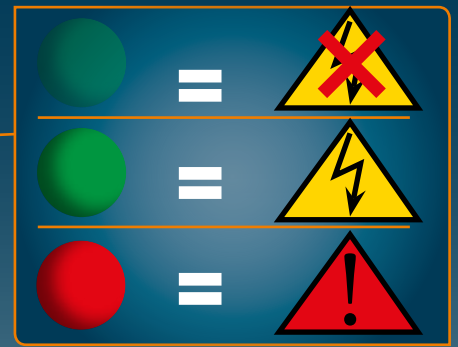

H

*option

*option

SANICOM 1
220-240 V - 50-60 Hz
750W - CLASS 1
10Kg
Max temperature:
90°C for 5Min

© KOMFORT

SERVICE HELPLINES

France
Tel. 01 44 82 25 55
Fax. 03 44 94 46 19

United Kingdom
Tel. 08457 650011 (Call from a land line)
Fax. 020 8842 1671