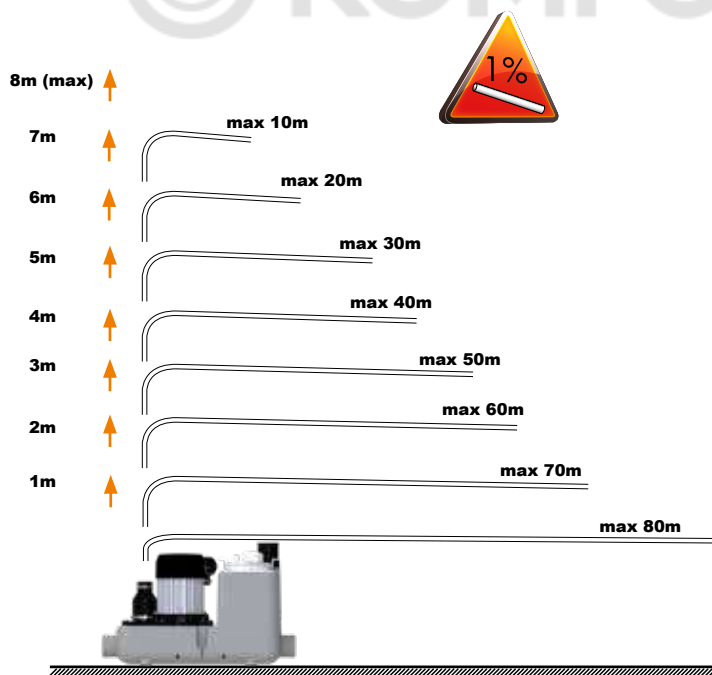

H

*option

*option

SANICOM 1
220-240 V - 50-60 Hz
750W - CLASS 1
10Kg
Max temperature:
90°C for 5Min

© KOMFORT

SERVICE HELPLINES

France
Tel. 01 44 82 25 55
Fax. 03 44 94 46 19

United Kingdom
Tel. 08457 650011 (Call from a land line)
Fax. 020 8842 1671