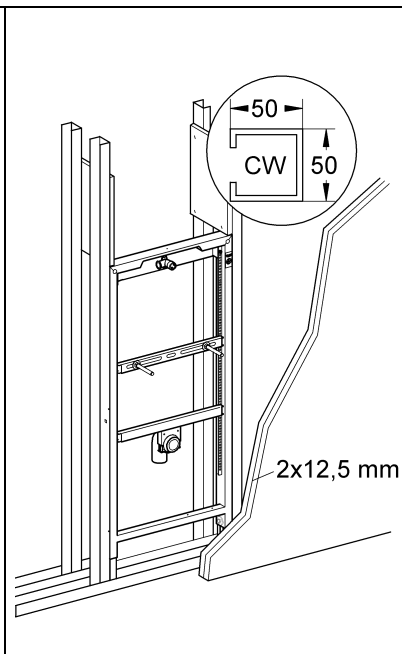

38 517

Rapid SL

Design & Quality Engineering GROHE Germany

94.715.331/ÄM 218073/06.10

ENJOY WATER®

i

1

2