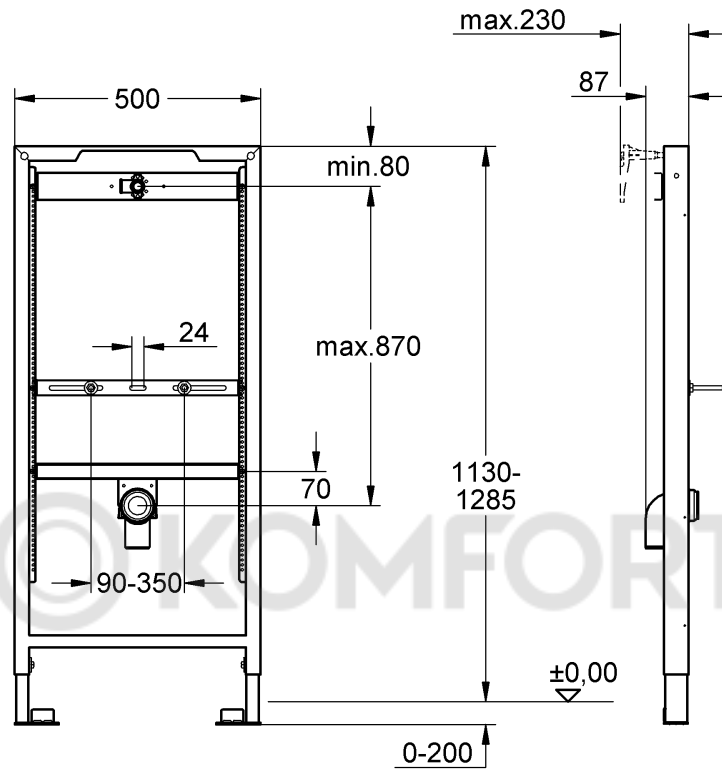

38 517

Rapid SL

Design & Quality Engineering GROHE Germany

94.715.331/ÄM 218073/06.10

ENJOY WATER®

i

1

2