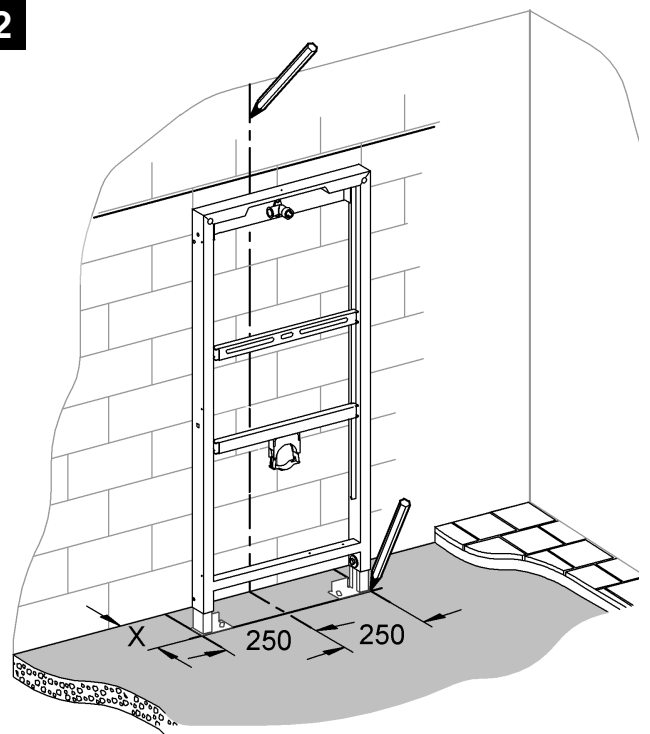

38 517

Rapid SL

Design & Quality Engineering GROHE Germany

94.715.331/ÄM 218073/06.10

ENJOY WATER®

i

1

2