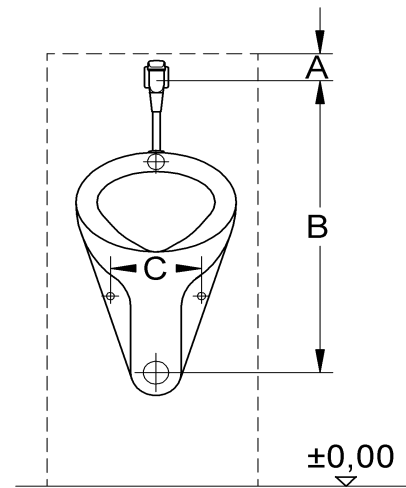

A	min.80
B	max.870
C	24/ 90 - 350