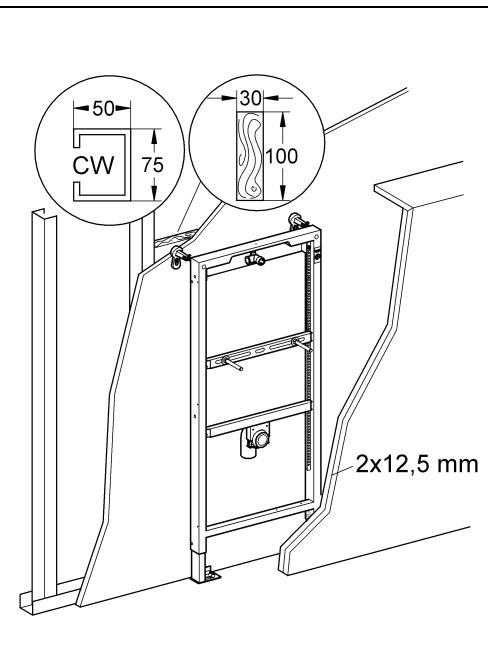

38 517

Rapid SL

Design & Quality Engineering GROHE Germany

94.715.331/ÄM 218073/06.10

ENJOY WATER®

i

1

2