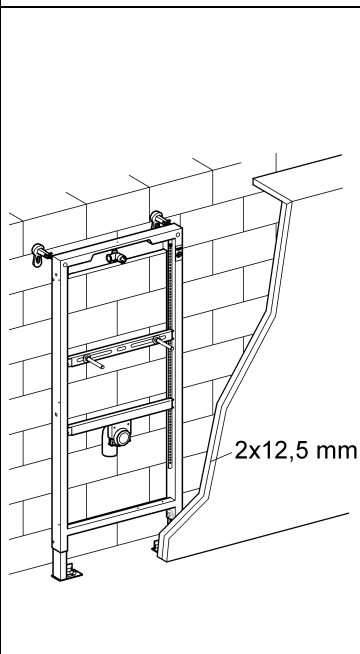

38 517

Rapid SL

Design & Quality Engineering GROHE Germany

94.715.331/ÄM 218073/06.10

ENJOY WATER®

i

1

2