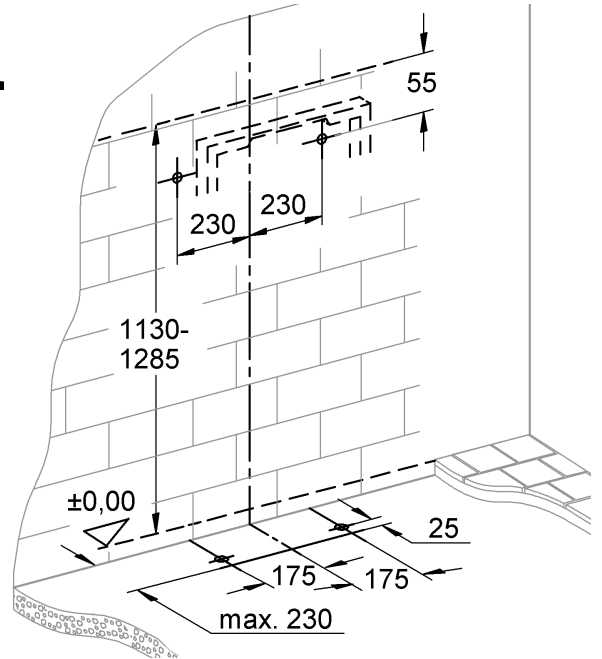

38 517

Rapid SL

Design & Quality Engineering GROHE Germany

94.715.331/ÄM 218073/06.10

ENJOY WATER®

i

1

2