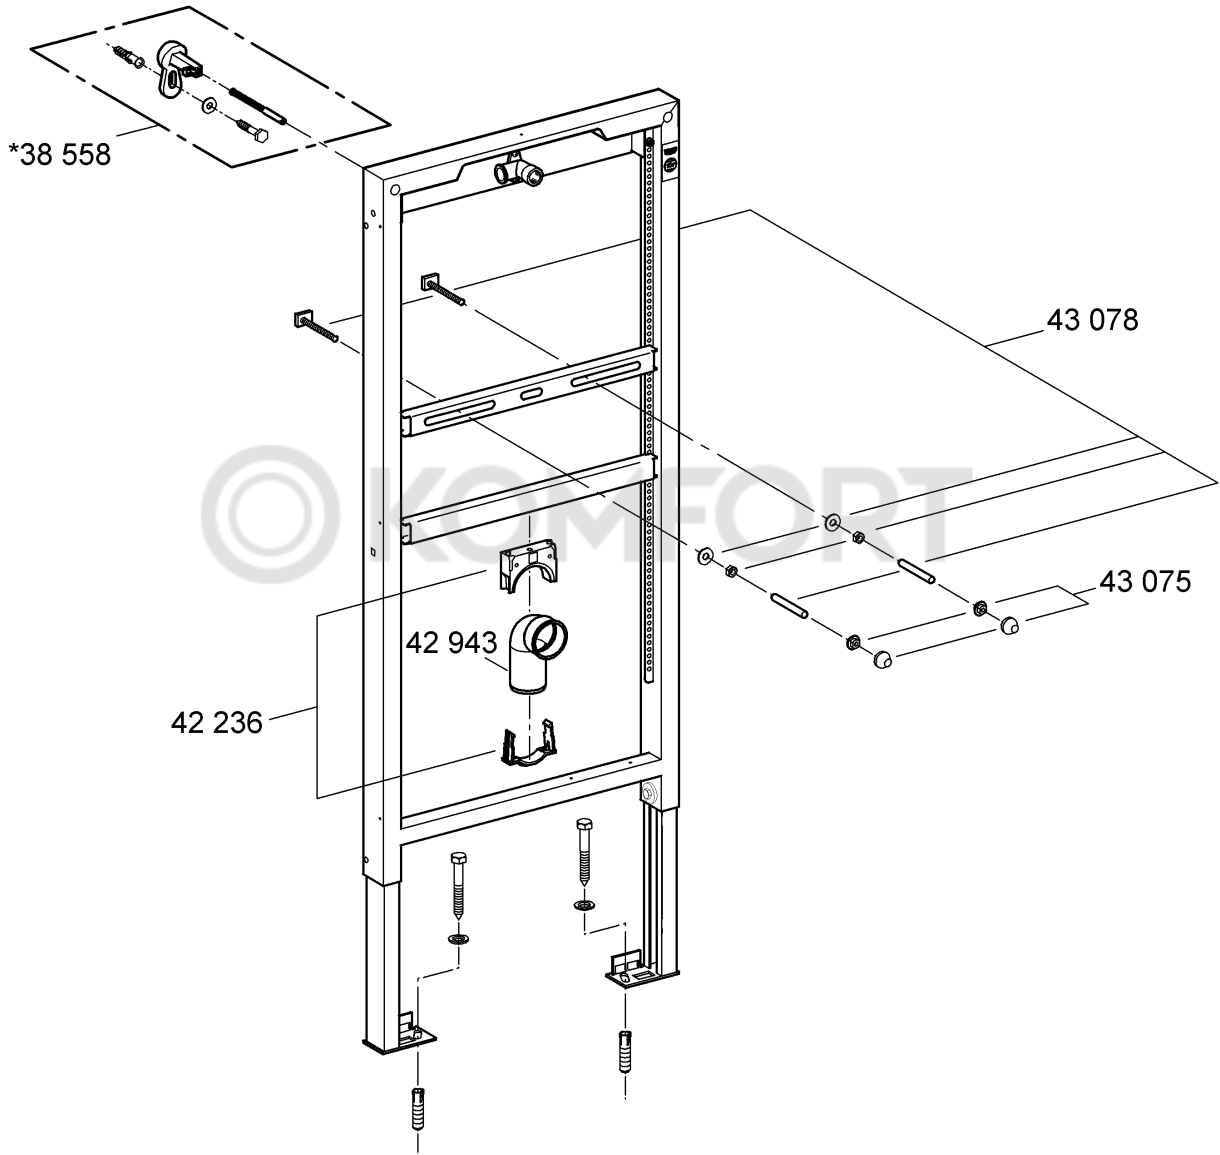

38 517

Rapid SL

Design & Quality Engineering GROHE Germany

94.715.331/ÄM 218073/06.10

ENJOY WATER®

i

1

2