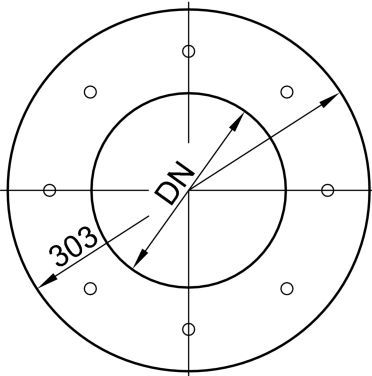

## Flange seal

#### Description

- Thickness: 4 mm
- Weight: 0.3 kg
- Soft PVC